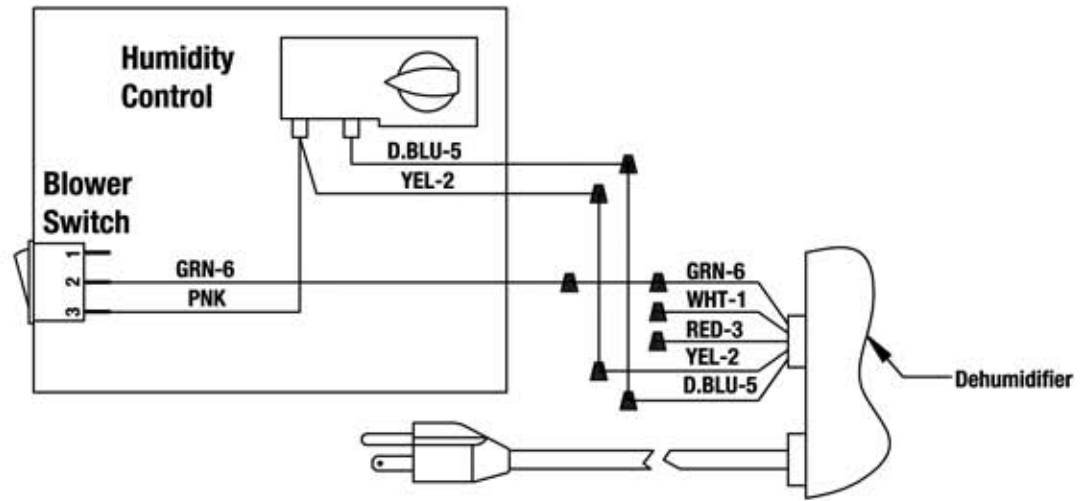

Figure 5:
Humidity/Fan Control Panel
Part No. 4024155

Figure 6: Ventilation Timer
and Humidity Control Panel
Part No. 4024125